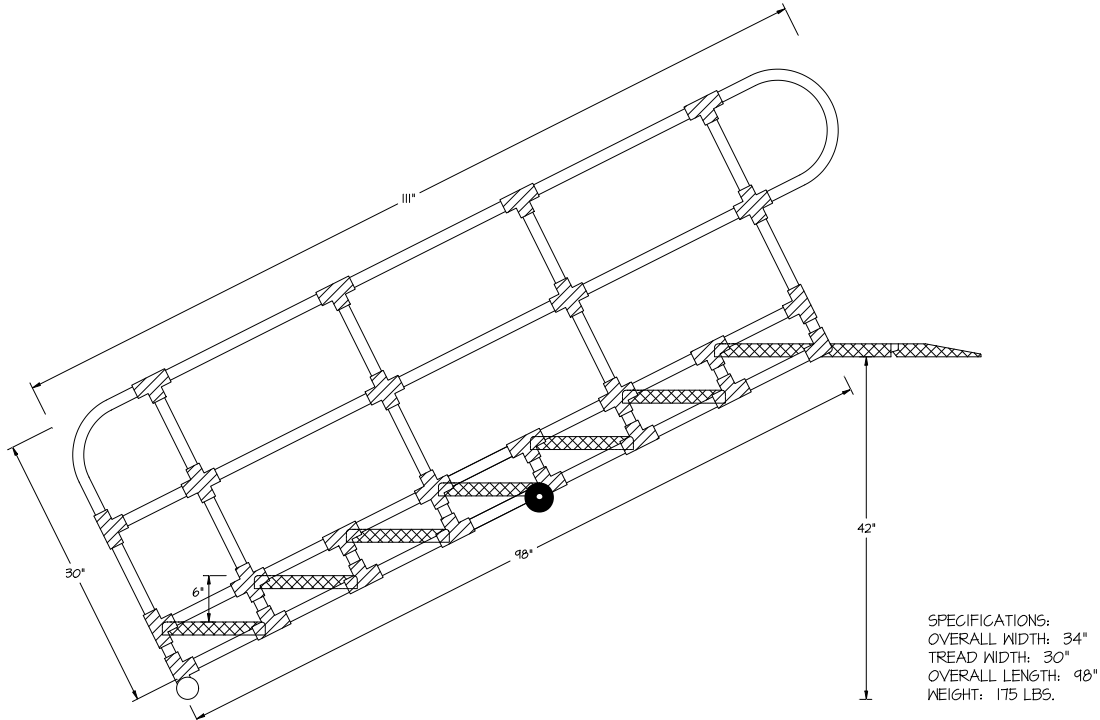

AquaTrek Step (AQ-6000, AQ-7000, AQ-8000)

- **Constructed of Durable, Non-Corrosive Plastic**
- **Non-Slip Safety Treads on Each Step**
- **Lightweight and Portable**
- **Built on Wheels for Transporting**
- **Allows Users to Enter and Exit Walking Forward**
- **Available in 6, 7 or 8 Step Models**

Have you ever wanted your own removable stairway to make getting in and out of your swimming pool easier? Well, with the AquaTrek Step you can do just that! The AquaTrek Step will provide your swimmers with safe, easy and comfortable access to your pool. In addition, it can be removed by your staff in minutes and rolled away on the wheels built right onto the steps. Send in the gutter detail and pool profile forms provided at the end of this catalog for a quote on a customized AquaTrek Step today!

Exact Dimensions will Vary for Each Individual Unit