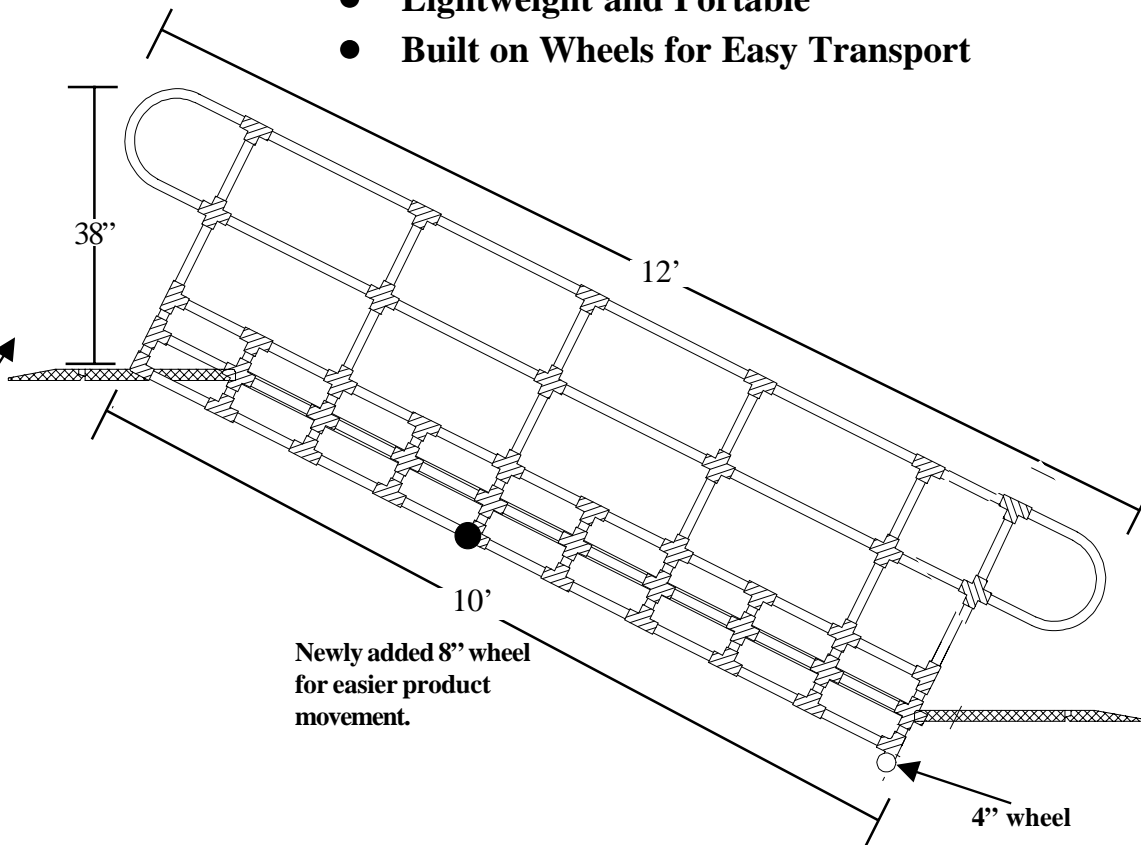

## AquaTrek Ramp (AQ-9000)

The AQUATREK RAMP lets people of all ages enter and exit your pool with ease. It is easily removed for automatic pool cleaners, retractable pool covers and solar blankets.

- **Adjustable to Varying Pool Depths**
- **Special, Non-Skid Treads on Each Step**
- **Modifiable to Accommodate Any Gutter System**
- **Simple Installation and Removal**
- **Lightweight and Portable**
- **Built on Wheels for Easy Transport**

### Product Specifications:

Treads: 13"x 30"  
 Top Platform: 25"x 30"  
 Top Approach Ramp: 11-1/2"x 30"  
 Bottom Platform: 25"x 30"  
 Bottom Approach Ramp: 11-1/2"x 30"  
 1" Cast Bronze Deck Anchor  
 Multi-Location Mounting Hardware Included

- Non-corrosive metal skeleton enclosed in a rigid PVC skin.
- All fasteners are made of 304 stainless steel.
- Deck anchors made of cast bronze.
- Wheels are mounted to an impact and shock resistant nylon hub with gray non-marking tread.
- Treads, platform and approach frame are made from injection molded PVC with added UV stabilizer.
- Safety strips on the treads and platforms are a non-slip material.
- 30" wide treads.
- Handrails provide excellent stability.
- Portable and easily removable.