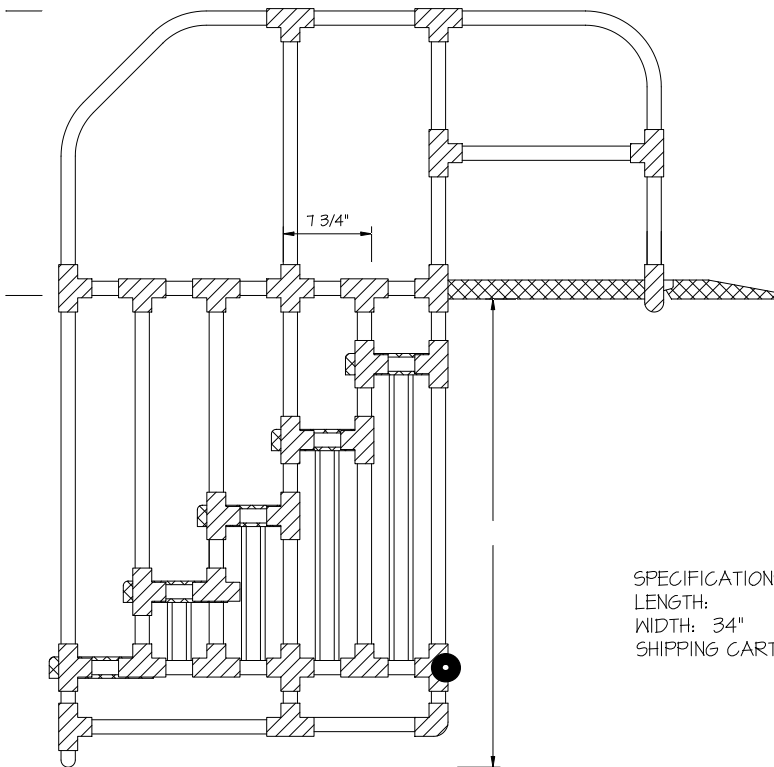

AquaTrek Ladder (AQ-4000, AQ-5000, AQ-5600)

SPECIFICATIONS:
LENGTH:
WIDTH: 34"
SHIPPING CARTONS: 2

- **Durable and Lightweight**
- **Non-Slip Safety Treads on Each Step**
- **Portable and Removable**
- **Built to Specifications of Your Pool**
- **Full One-Year Warranty on All Parts**
- **Available in 4, 5 or 6 Step Models**

The AquaTrek Ladder lets you walk into your pool. People of all ages can enter and exit your pool with ease. Wide treads and handrails provide the needed stability. The AquaTrek Ladder is easily removed for automatic pool cleaners, retractable pool covers and solar blankets.

***ALL AQUATREK PRODUCTS ARE CUSTOMIZED TO MEET YOUR FACILITIES
REQUIREMENTS, INCLUDING POOL DEPTH AND GUTTER WIDTH!***