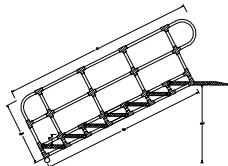

AquaTrek Step

*The AQ-6000
6-Tread Step*