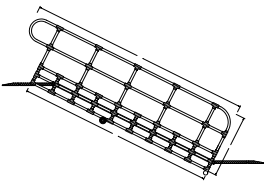

AquaTrek Step

*The AQ-6000
6-Tread Step*

The AquaTrek Step is the next level for walk-in access to your pool. Designed as a successor unit to the AquaTrek Ladder, the AquaTrek Step is the solution for deep pool situations that demand six treads, or more, to be therapeutic. It is a small distance between steps that defines a walk-in system as therapeutic. The AquaTrek Step is available in six, seven or eight tread models.

AquaTrek Ramp

The AQ-9000 Ramp

The AquaTrek Ramp is the practical solution for ramped access to a swimming pool. By using an AquaTrek Ramp system, clients receive a gentle, sloped entry where they can either walk or be wheeled into the pool. The two versions of the AquaTrek Ramp available are offered for the same value pricing. The AQ-9000 AquaTrek Ramp Standard is the ramp meant for pools less than 47-inches deep from pool floor to deck surface. The AQ-9000L AquaTrek Ramp Long is a longer length AquaTrek Ramp meant for pools where the depth from pool floor to deck surface is 48-inches or greater. The AquaTrek Ramp is designed with cross-bars to directly connect the

bottom of the two siderails, adding an extra layer of strength and durability to the unit. A 30-inch tread width on the AquaTrek Ramp assures stability, unlike wider systems where 36-inch distances between the siderails allow for more potential instability. Elevation kits are also available to help reduce the slope of an AquaTrek Ramp system in a pool. The AquaTrek Wheel Chair is the perfect companion item for use with the AquaTrek Ramp.