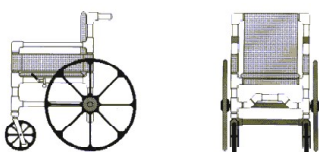

AquaTrek Ramp

The AQ-9000 Ramp

The AquaTrek Ramp is the practical solution for ramped access to a swimming pool. By using an AquaTrek Ramp system, clients receive a gentle, sloped entry where they can either walk or be wheeled into the pool. The two versions of the AquaTrek Ramp available are offered for the same value pricing. The AQ-9000 AquaTrek Ramp Standard is the ramp meant for pools less than 47-inches deep from pool floor to deck surface. The AQ-9000L AquaTrek Ramp Long is a longer length AquaTrek Ramp meant for pools where the depth from pool floor to deck surface is 48-inches or greater. The AquaTrek Ramp is designed with cross-bars to directly connect the

bottom of the two siderails, adding an extra layer of strength and durability to the unit. A 30-inch tread width on the AquaTrek Ramp assures stability, unlike wider systems where 36-inch distances between the siderails allow for more potential instability. Elevation kits are also available to help reduce the slope of an AquaTrek Ramp system in a pool. The AquaTrek Wheel Chair is the perfect companion item for use with the AquaTrek Ramp.

AquaTrek Wheel Chair

*The AQ-350-WC
Wheel Chair*

The AquaTrek Wheel Chair is totally submersible and perfect for your aquatic wheel chair needs. It is designed specifically for use in either a zero depth pool or on a ramp system like the AquaTrek Ramp. The bushings of the AquaTrek Wheel Chair are custom designed using Nylatron to prevent corrosion. A retractable footrest and soft, cushioned seat on the AquaTrek Wheel Chair provide comfort for each client. Stainless steel handrims on the rear wheels allow client mobility. A swing-arm allows for ease of mobility on and off the AquaTrek Wheel Chair. The furniture grade PVC construction of the AquaTrek Wheel Chair ensures durability for the heavy-duty needs of