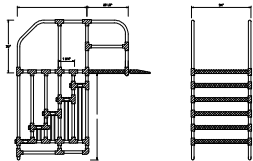

AquaTrek Ladder

*The AQ-5000
5-Tread Ladder*

The AquaTrek Ladder is the dignified, forward-walking entry and exit to the pool that makes pool access safe and easy. Each AquaTrek Ladder is comfortable to use with wide treads and strong, metal-reinforced siderails. Stability is guaranteed due to deck mounting features, while portability is assured by hitchpins that separate the unit from the deck mounting position. Unlike other walk-in pool entry systems, the AquaTrek Ladder offers small, customizable distances between steps to guarantee a therapeutic system. To be therapeutic, a walk-in system needs to have the smallest possible distance between steps. The AquaTrek Ladder construction combines a rigid, metal skeleton with a tough, furniture-grade PVC skin. Each step tread includes a

AquaTrek Ramp

The AQ-9000 Ramp

The AquaTrek Ramp is the practical solution for ramped access to a swimming pool. By using an AquaTrek Ramp system, clients receive a gentle, sloped entry where they can either walk or be wheeled into the pool. The two versions of the AquaTrek Ramp available are offered for the same value pricing. The AQ-9000 AquaTrek Ramp Standard is the ramp meant for pools less than 47-inches deep from pool floor to deck surface. The AQ-9000L AquaTrek Ramp Long is a longer length AquaTrek Ramp meant for pools where the depth from pool floor to deck surface is 48-inches or greater. The AquaTrek Ramp is designed with cross-bars to directly connect the