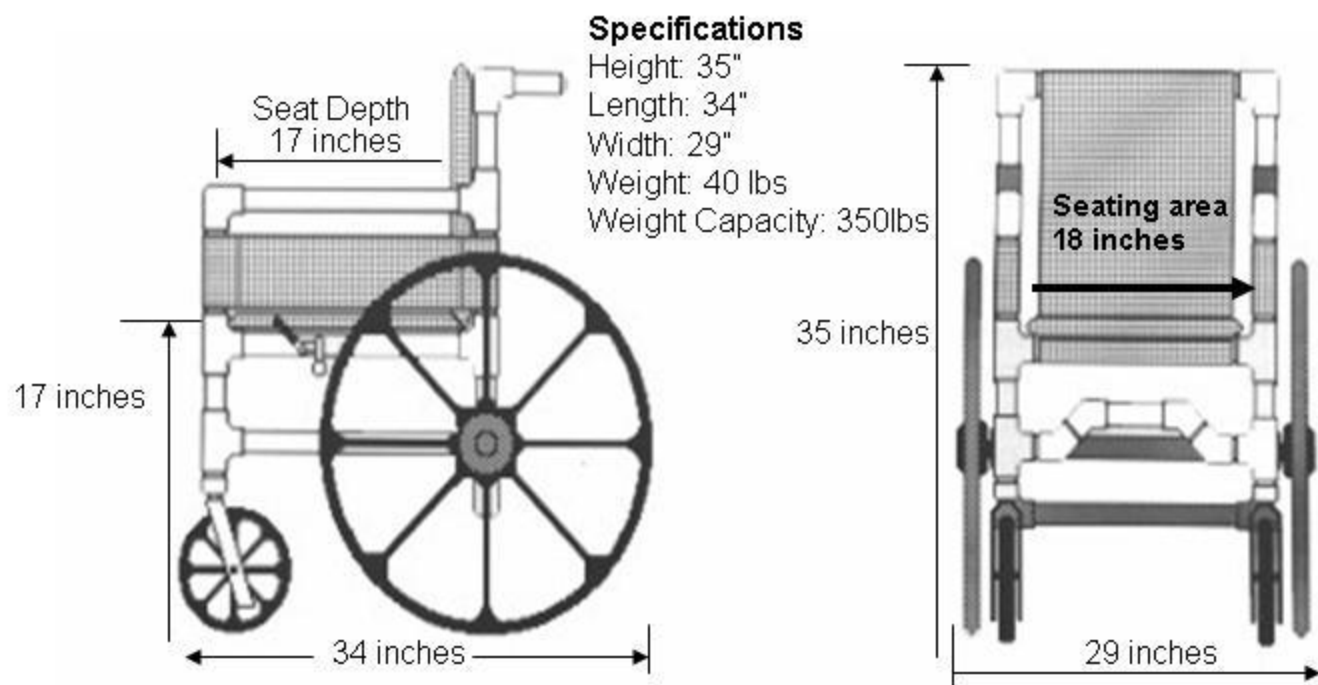

AquaTrek Aquatic Wheel Chair (AQ-250PC-WC)

- **Durable and Lightweight**
- **7 & 24 inch Mag Wheels**
- **Reduced Seat Depth for Proper Posture**
- **Totally Submersible**
- **Safe & Comfortable**
- **Stainless Steel Fasteners**
- **Stainless Steel Axle**
- **Full One-Year Warranty**
- **Black Graphite Hand Rings**
- **Open Swing Arm**
- **Retractable Foot Rest**
- **Additional options**
 - **Seat Belt**
 - **Shoulder Harness**
 - **Anti-Tip wheels**

All **AQUATREK** aquatic wheelchair models are designed for use in and around water. Its unique design allows full usage in swimming pools, spas, splash pads, leisure rivers and showers. Its construction from PVC plastic and stainless steel fasteners makes it both durable and non-corrosive.